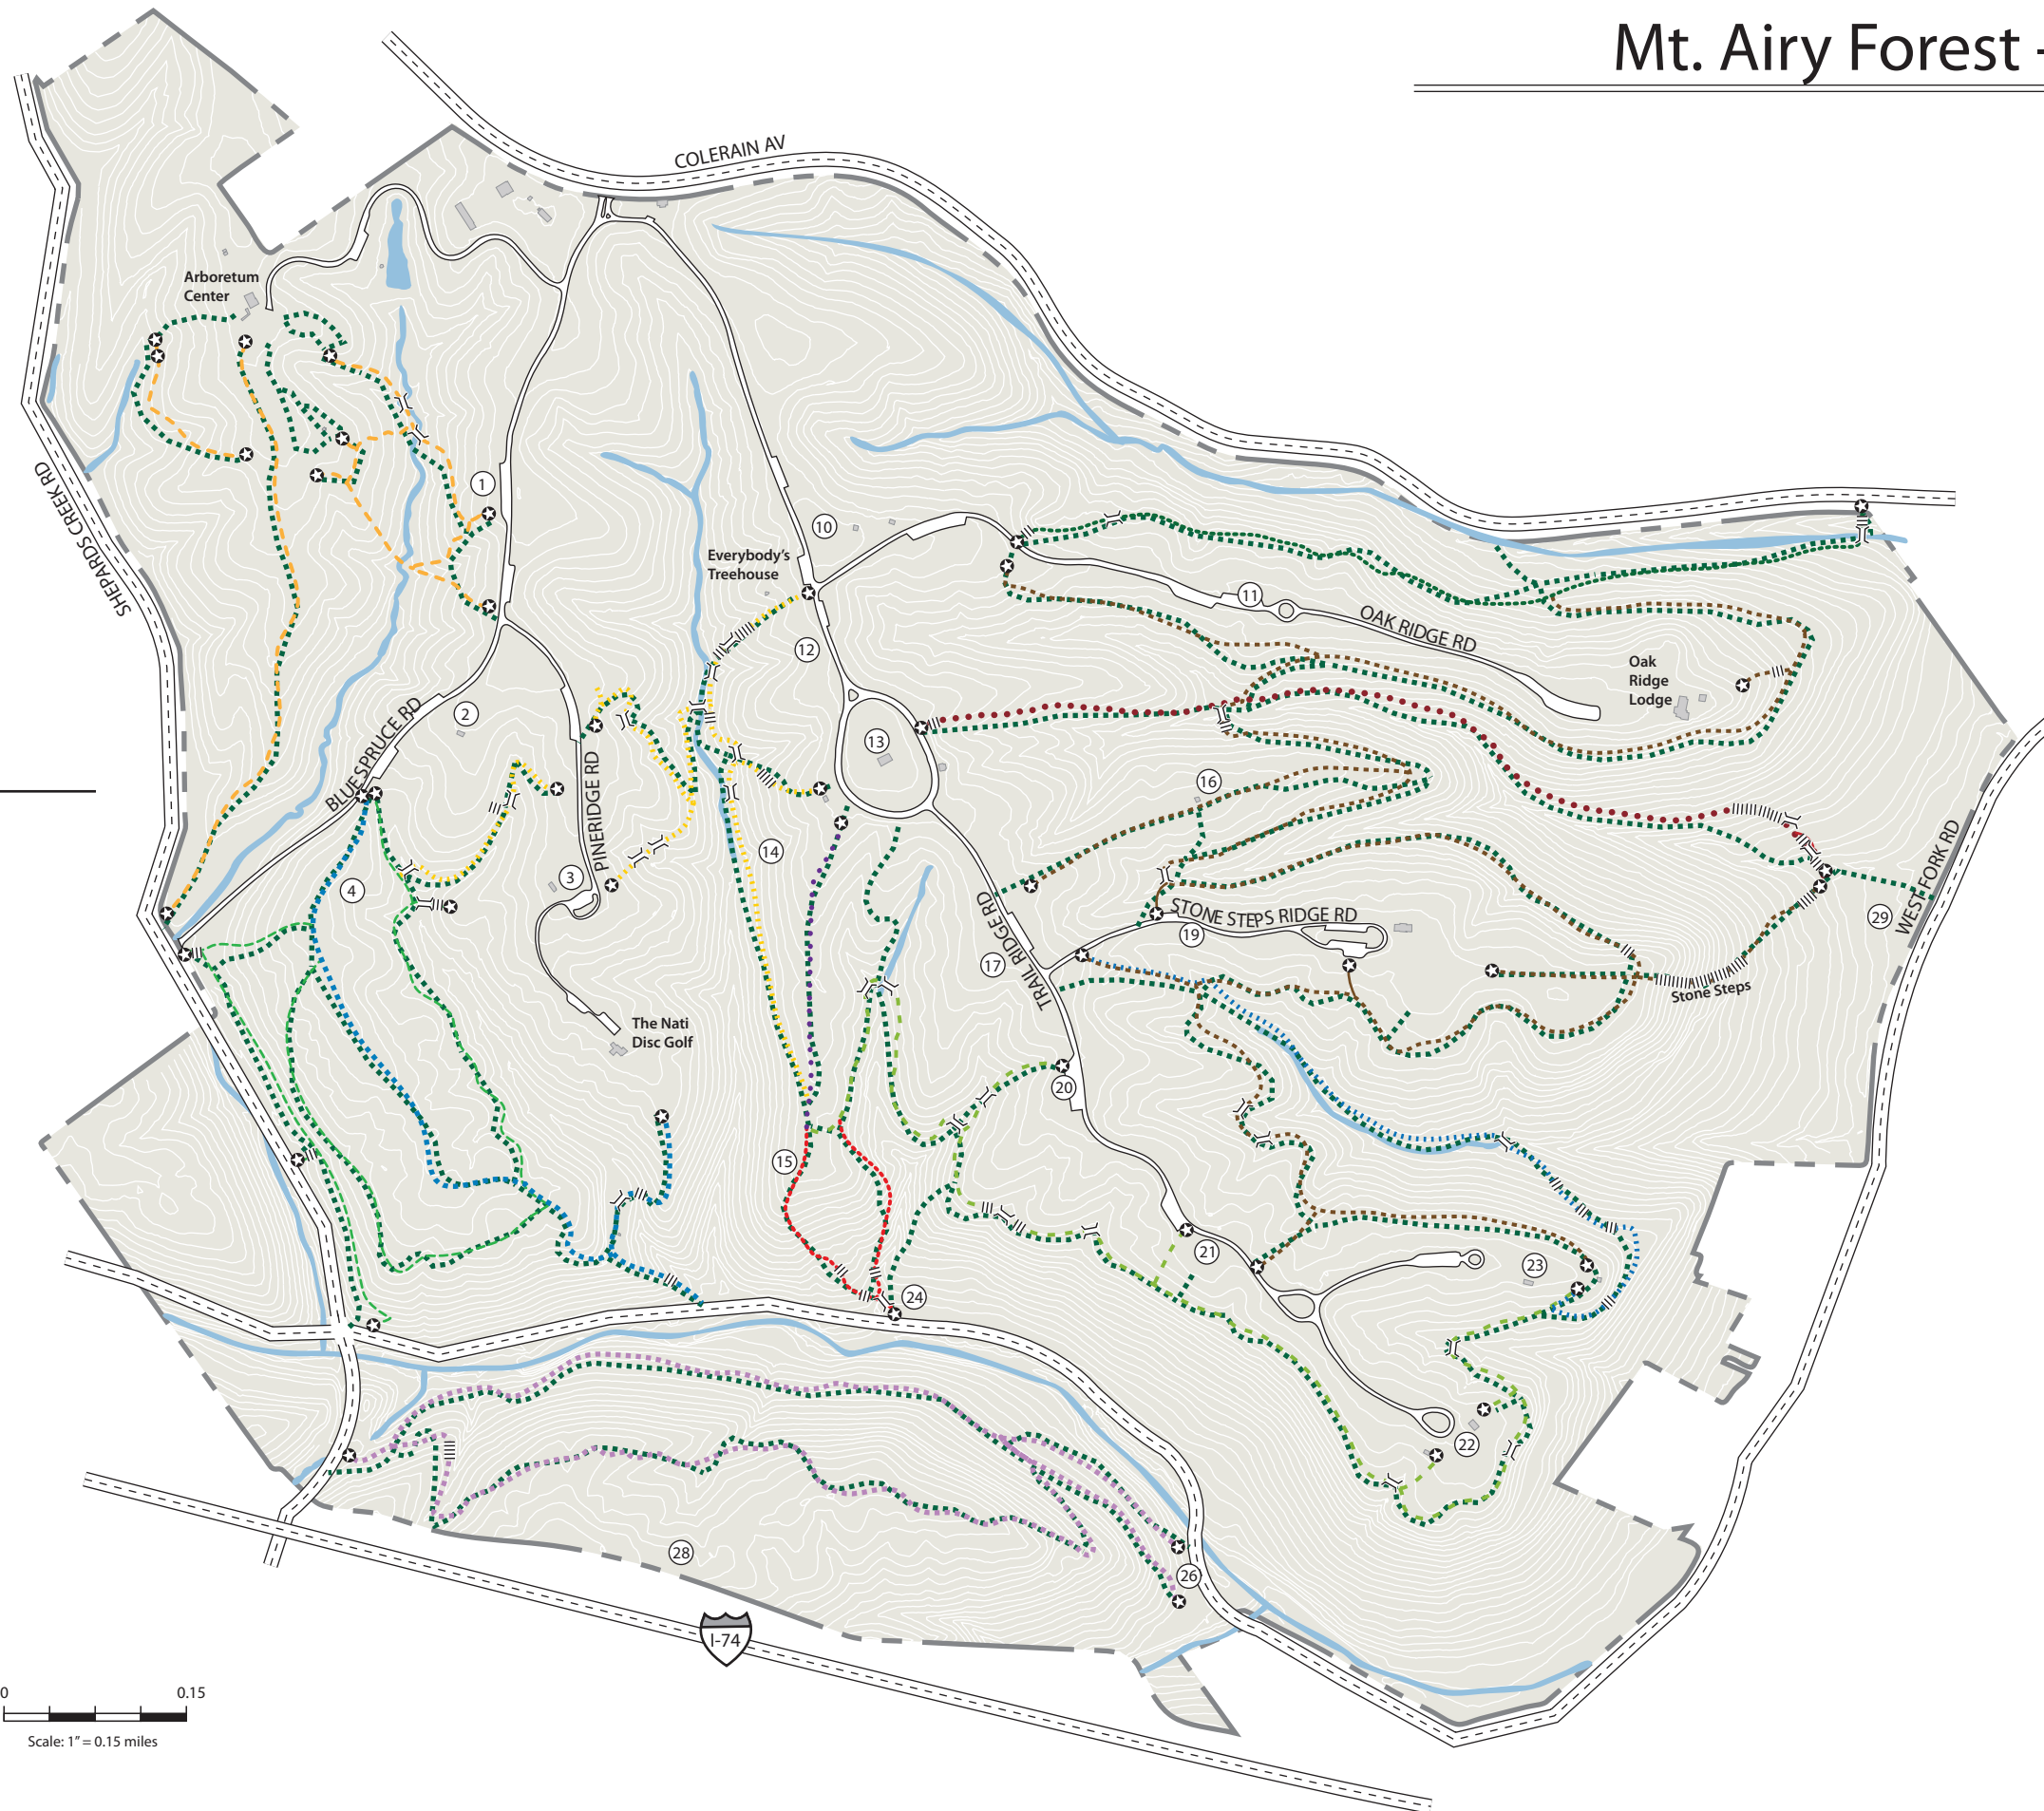

Mt. Airy Forest - East Section

5083 Colerain Av
Mt. Airy / Westwood
West District

LEGEND

- Park Property
- Buildings
- Picnic Areas
- Trailhead
- Bridge/Boardwalk
- Steps
- Trail Marker
- Stream

NATURE TRAILS

- Colerain Trail (A)
0.74 miles
- Ponderosa Trail (B)
3.76 miles
- Red Oak Trail (C)
0.82 miles
- Quarry Trail (D)
2.48 miles
- Furnas Trail (F)
1.46 miles
- Twin Bridge Trail (G)
0.25 miles
- Beechwood Trail (H)
1.15 miles
- Blue Spruce (J)
0.78 miles
- Lingo Trail (K)
1.41 miles
- Cedar Trail (L)
0.37 miles
- Arboretum Trails
1.24 miles
- Diehl Ridge Trail
1.81 miles

0 0.15
Scale: 1" = 0.15 miles