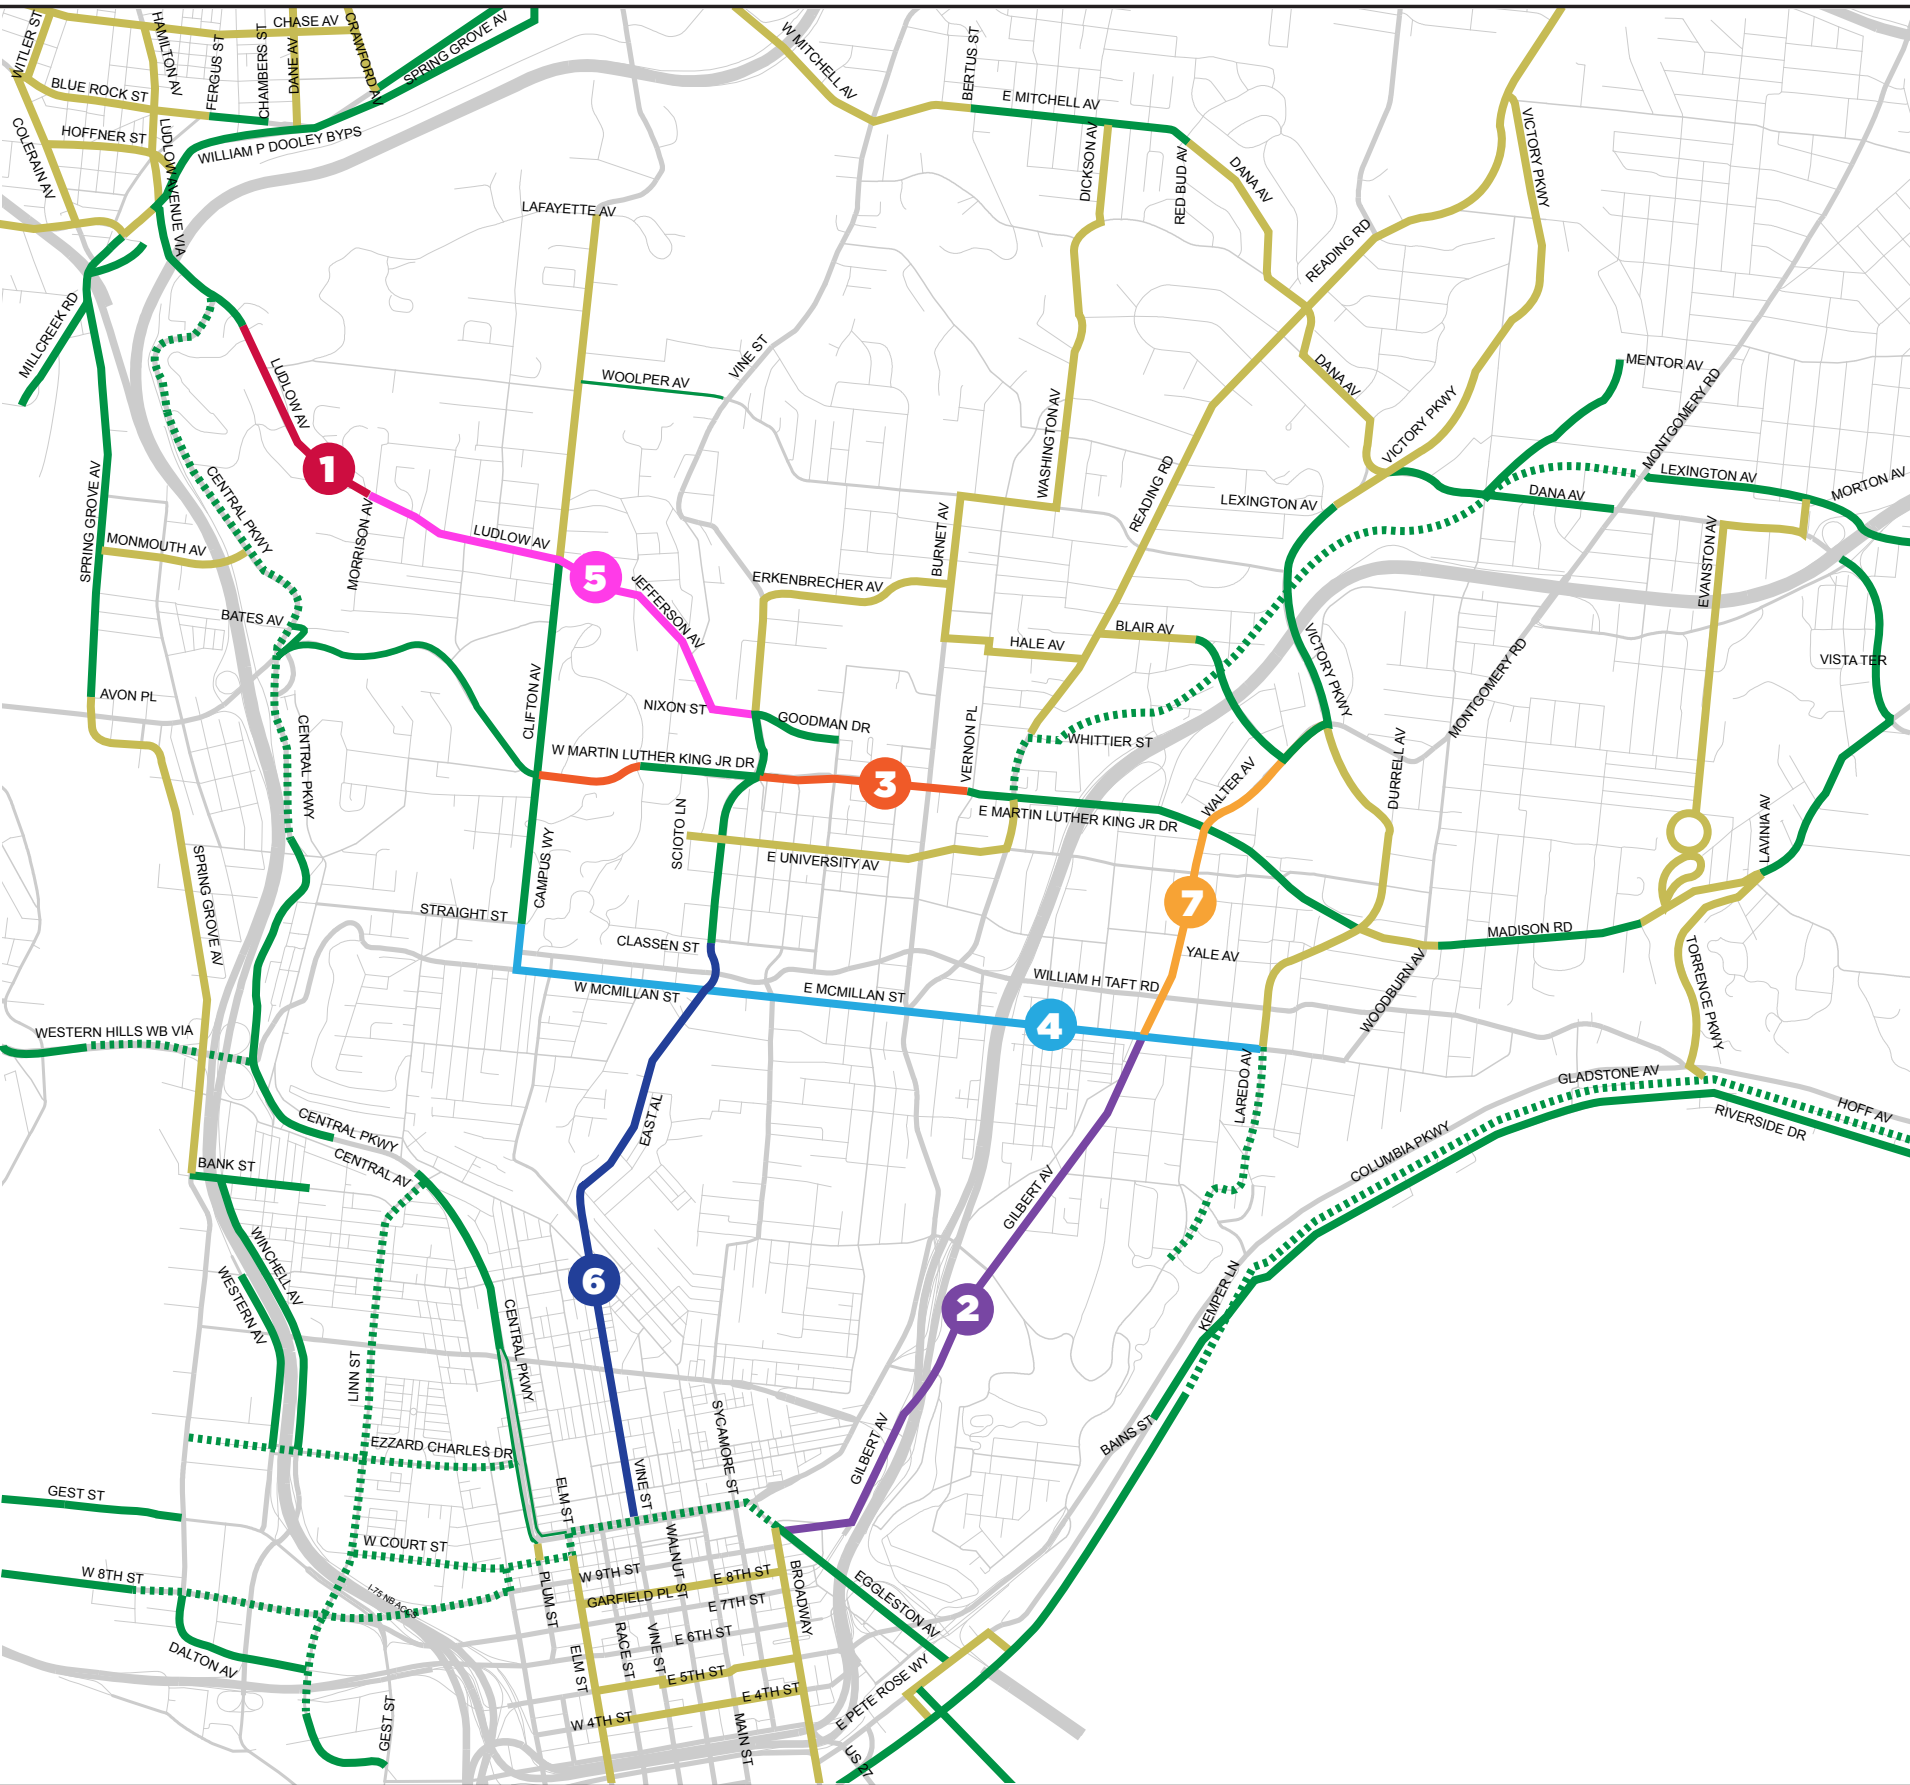

2022 Uptown Bike Survey Map

LEGEND

- Existing Bike Facility
- - - Currently Planned/InProgress Bike Facility Builds
- Additional Bike Facilities

PRIORITY FACILITIES

- 1 Ludlow: Central Parkway to Whitford
- 2 Gilbert: Eggleston to McMillan
- 3 MLK: Clifton to Harvey
- 4 McMillan: Clifton to Victory PKWY
- 5 Ludlow: Whitfield to Vine
- 6 Vine: Central PKWY to Corry
- 7 Gilbert: McMillan to Victory PKWY